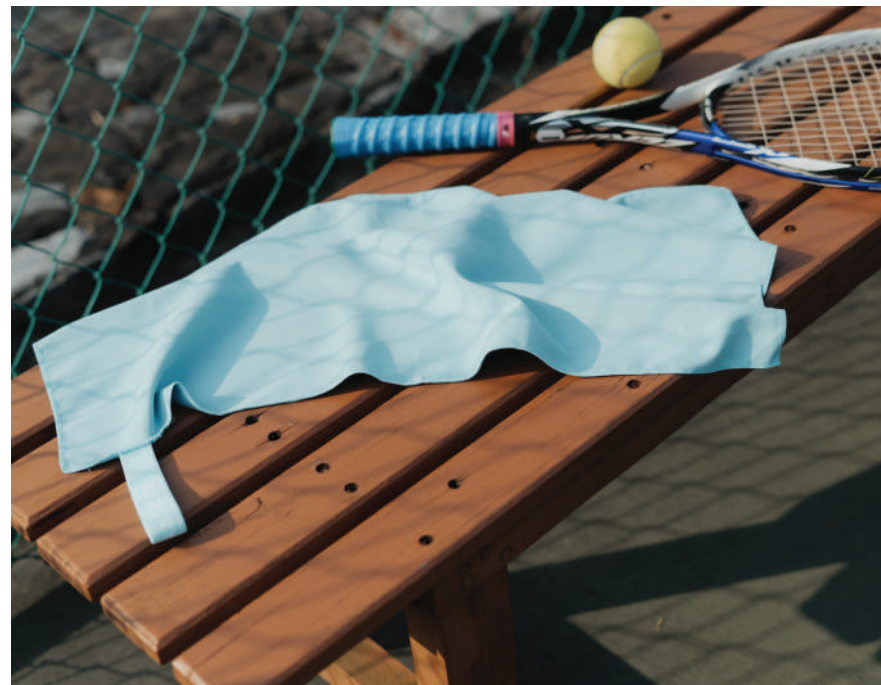

CRST 1100 SPORTS TOWEL

Quick Dry

Material : Superfine fiber
Weight : 40 gsm
Highly absorbent
Anti-bacterial
Prevent Odour
Lightweight and soft
Compact design, Easy to pack
Fast-drying microfiber
Convenient and comfortable
Tear away label
Sizes : 13.7" x 25.5"
RRP : 22.90 MYR / 8.90 SGD

*Please note that CRST 1102 white towel are friendly for sublimation printing, kindly contact CS for further information.

4 colors

CRST 1132
Baby Pink

CRST 1131
Mint

CRST 1108
Midnight

CRST 1102
White

4 colors

Material : Superfine fiber
Weight : 220 gsm
Highly absorbent
Anti-bacterial
Prevent Odour
Lightweight and soft
Compact design, Easy to pack
Fast-drying microfiber
Convenient and comfortable
Tear away label
Sizes : 29.5" x 55"
RRP : 32.90 MYR / 9.90 SGD